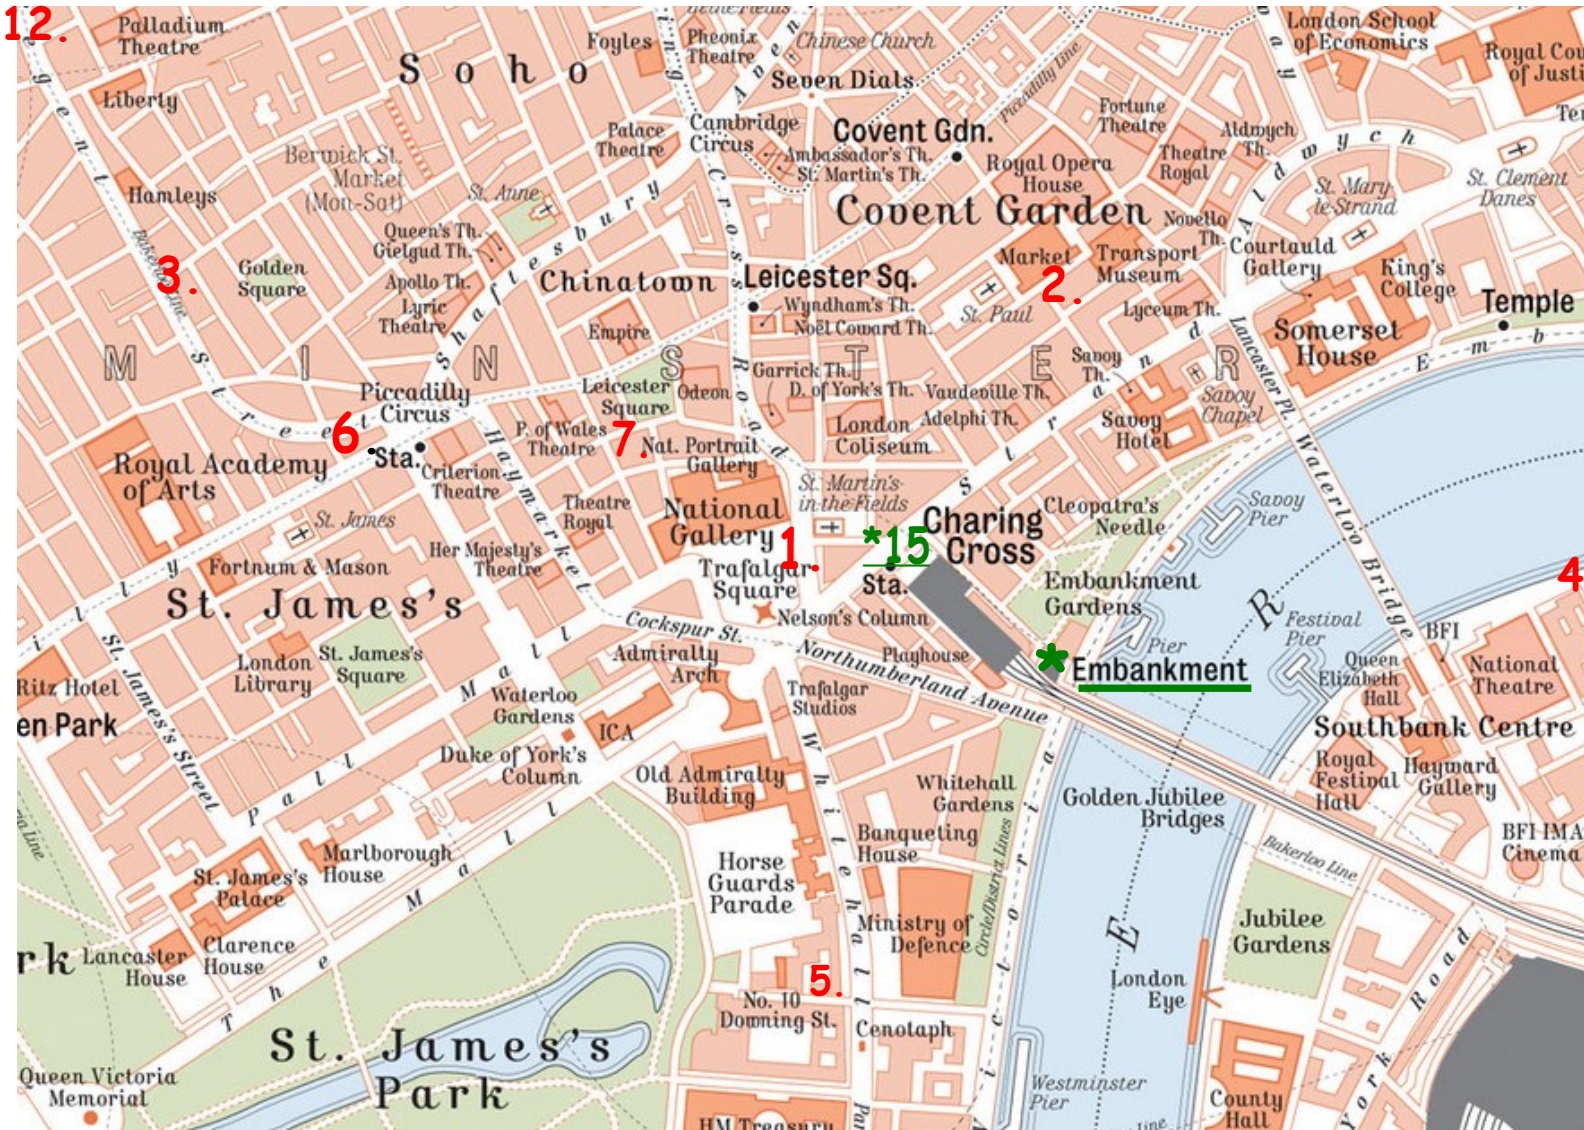

# London

Locations:

1. Trafalgar Square
2. Covent Garden
3. Regent Street
4. London Eye
5. Downing Street
6. Eros Picadilly Circus
7. Leicester Square

Towards:

10. Buckingham Palace
11. Big Ben Westminster
12. Oxford Street

Transport:

From Fenchurch St (C2C) leave by the middle of the train entrance turn left (75m) to ...

Underground: Tower Hill to/from **\*Embankment** Circle Line or District line

Bus: **\*No15** - Tower of London to/from Trafalgar Square. Passing St Pauls & Royal Courts

10. Trains from Southend East to Fenchurch Street. Near 'The Tower of London' & 'Tower Bridge'. Buy 'Capital Card' valid on C2C + Central London Underground and Red Buses (NOT Sightseeing Buses)

11.