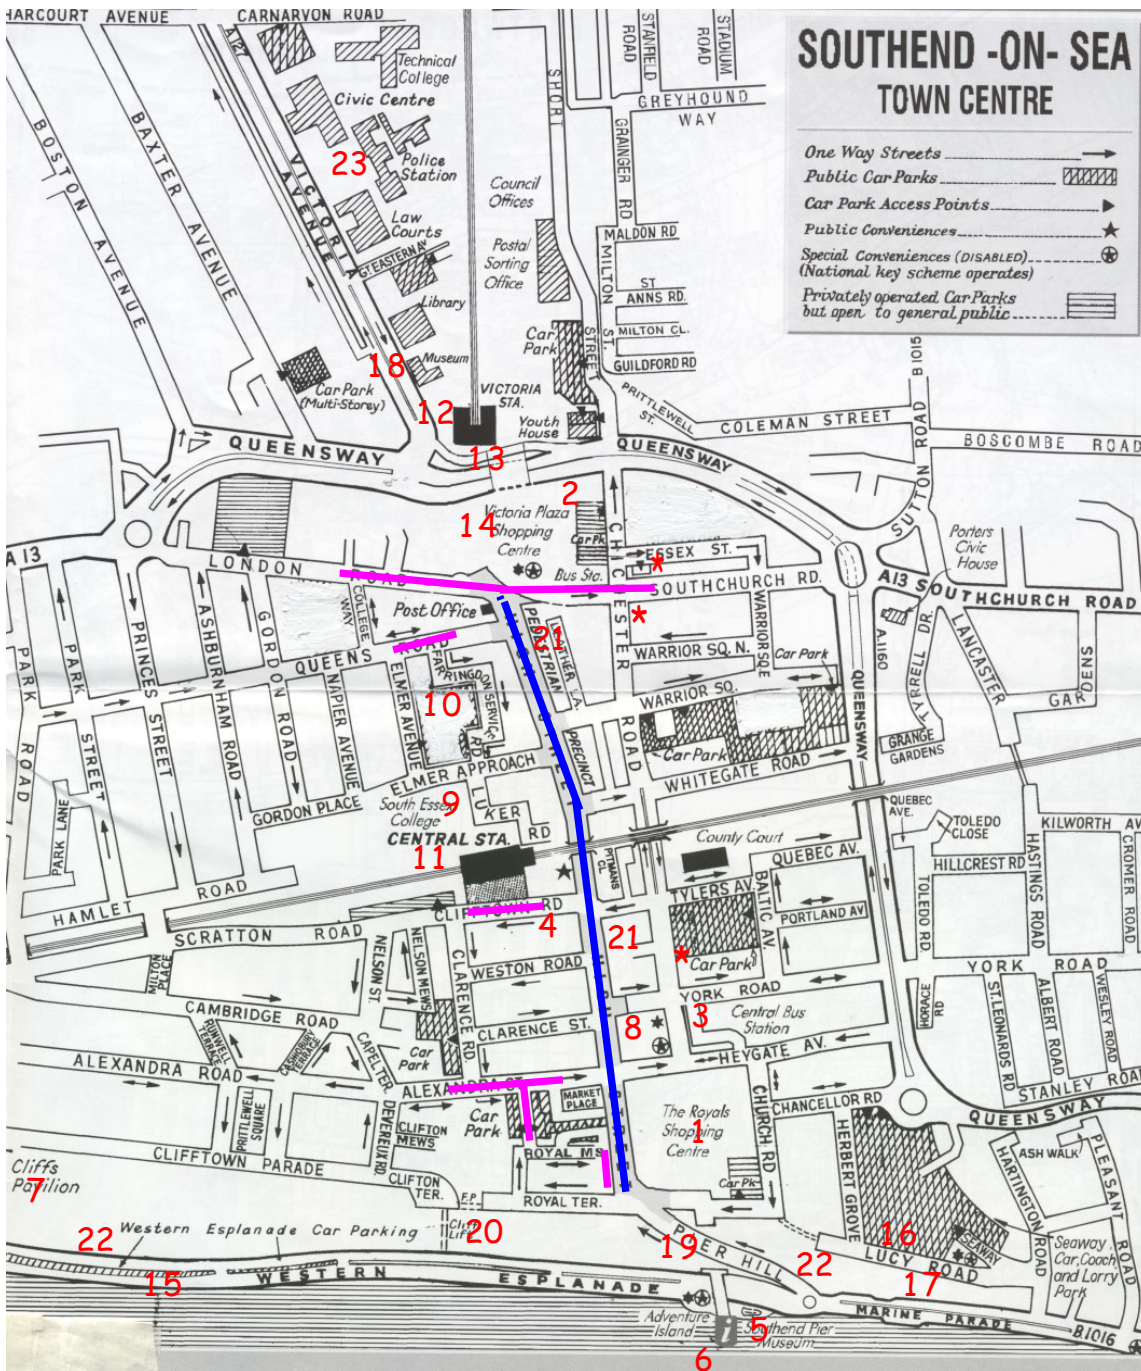

Southend Centre

23 Police, Civic Centre & Law Courts

High Street

18 Museum

2 Victoria Plaza Shopping

14 Odeon Cinema

10 The Forum

9 University & College

4 Wetherspoons Pub

21 McDonalds x2

8 M&S

1 The Royals inc Debenhams

Restaurant/Pub Areas

Along the Seafront

Getting Around

→ To the Kursaal & Sealife Centre

- 7 Cliffs Pavilion Theatre
- 15 Genting Casino
- 19 Lift & Look Out Platform
- 20 Victorian Cliff Lift
- 6 The Longest Pier in the World, Museum & Tourist Information
- 5 Adventure Island
- 17 Jubilee Beach & Arcades
- 16 Night Club Area
- 22 Rossi's IceCream

- * No 24 Bus Stops
- 3 Travel Centre
- 13 Travel Interchange
- 11 S'end Central Stn C2C Line
- 12 S'end Victoria Stn Gtr Anglia